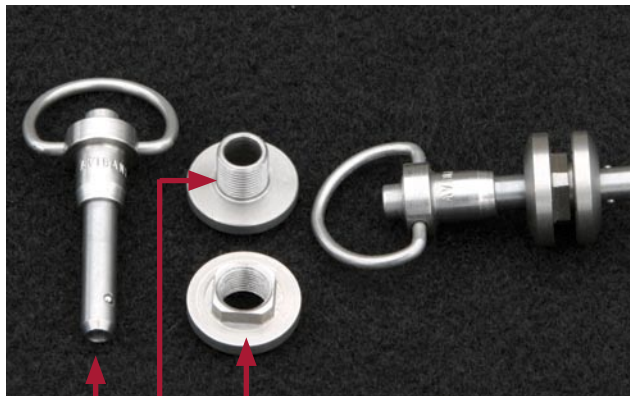

Rod Tops

ROD TOPS —A Division of DTS Enterprises Inc.
9910 U.S. 31 North | Ellsworth, MI 49729

888-ROD-TOPS
www.rodtops.com

STANDARD MOUNTING KITS & PARTS LIST

STOCK-STYLE TAB (SMK)

Installed Assembly

Completed Assembly

PIN-PB-25-75

SMK-STUD

SMK-NUT

FLUSH MOUNT (FMK)

Installed Assembly

Completed Assembly

NUT-NYLK-50-20

WSHR-FL-50