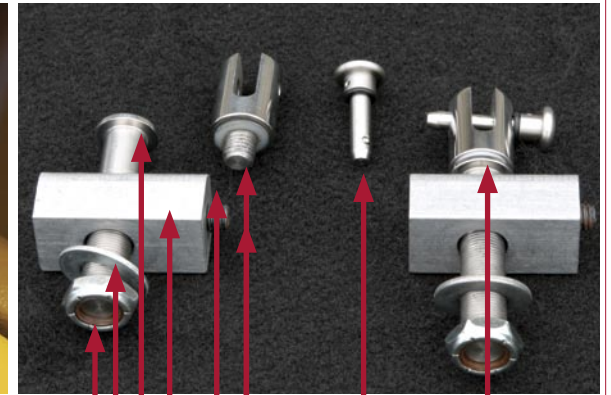

PIN-PB-25-75

SMK-STUD

SMK-NUT

FLUSH MOUNT (FMK)

Installed Assembly

Completed Assembly

NUT-NYLK-50-20

WSHR-FL-50

FMK-BOLT-50-20

FMK-BLOCK

SCRW-SET-38-16x50

ORNG-25x38

FMK-WSHR-(WHT or BLK)

PIN-100

FMK-CLVS